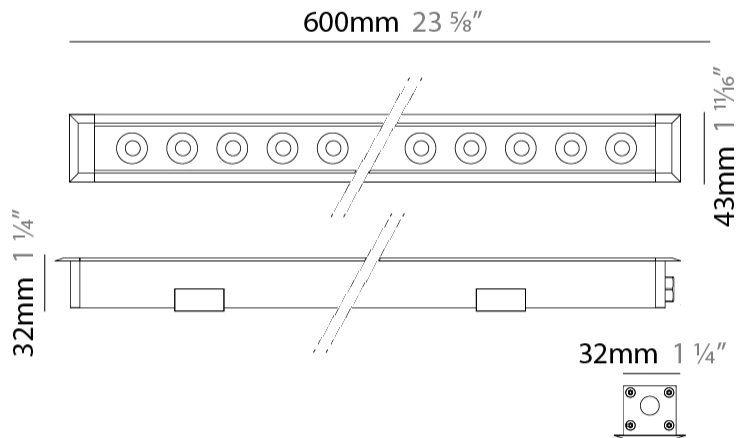

GENERAL

Series: Mini Corniche
Brand: Platek
Division: Exterior
Mounting Type: Recessed
Mounting Location: In-Ground
Subcategory: Walk Over

PHYSICAL

Shape: Rectangle
Length (mm): 620
Length (in): 24 7/16
Width (mm): 43
Width (in): 1 11/16
Depth (mm): 32
Depth (in): 1 1/4
Light Distribution: Uplight
Diffuser: Tempered Glass - 5mm / 3/16" thick
Gasket: Gore-Tex valve to prevent condensation
Fixture Finish: BLK / WHI / GRY / COR / ANT / BRZ
Fixture Material: Extruded Aluminum

ELECTRICAL

Lamp Type: LED
Input Wattage (W): 21 / 11.5 (Dif) / 12.5 (Asy)
Total Output Wattage (W): 18.5 / 10.5 (Dif) / 11 (Asy)
Driver Included: No
Driver Location: Remote
Driver Type: Constant Voltage - 120 / 277Vac
Driver Class: Class 2
Input Voltage (V): 120 - 277
Output Voltage (V): 24
Upon Request: (Not included - see components [IP65 or higher enclosure to be supplied by others]) 0-10Vdc dimming / Phase dimming / Non-dimming 120/277Vac

LED

Number of LEDs: 18
Color Temperature (°K): 3000 / 4000
Max. Delivered Lumen (lm): 340 - 1500 / 350 - 1560
CRI: >80 CRI
Lamp Life (hrs): 60000

OPTICAL

Optic°: 13 / 26 / 40 / ELL / DIF / ASY
Beam Angle: Diffuser - 82

RATINGS AND CERTIFICATIONS

Certified By: Certified for North American Standards
IP rating: IP67
IK Rating: IK07
Bug Rating: B0 U5 G0